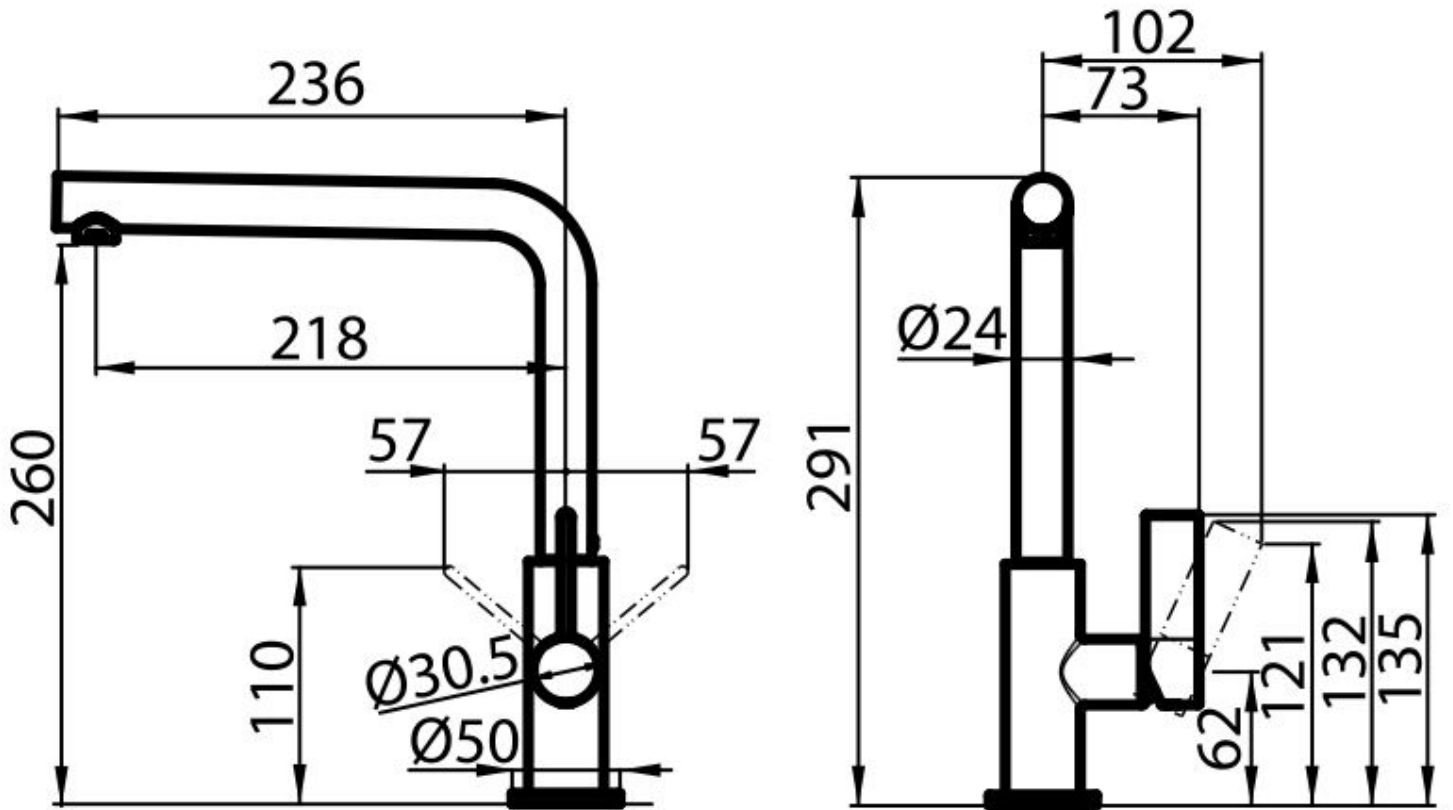

VERONA PLUS MATT BLACK

Mixer Taps

Code: R498 E26

MITIGEUR VERONA PLUS MATT BLACK

DETAILS

Mixer type Single lever mixer tap with rotating barrel and extractable shower head.

Coloring Matt Black

Material Brass

Texture Painted

Rotating angle 360°

Strengthening plate ø50mm

Cartridge With ceramic discs

Mixer hole ø35mm

Rear encumbrance 35mm

Max worktop thickness 40mm

FEATURES

Extractable head The head of the tap is extractable, in order to easily reach any area of the sink.

Strengthening plate Foster's mixer taps are equipped with the strengthening plate that offers perfect stability on any sink.

Rotating angle All the taps have a wide angle of rotation. Some models even permit a full 360° rotation.

TECHNICAL DATA

GALLERY